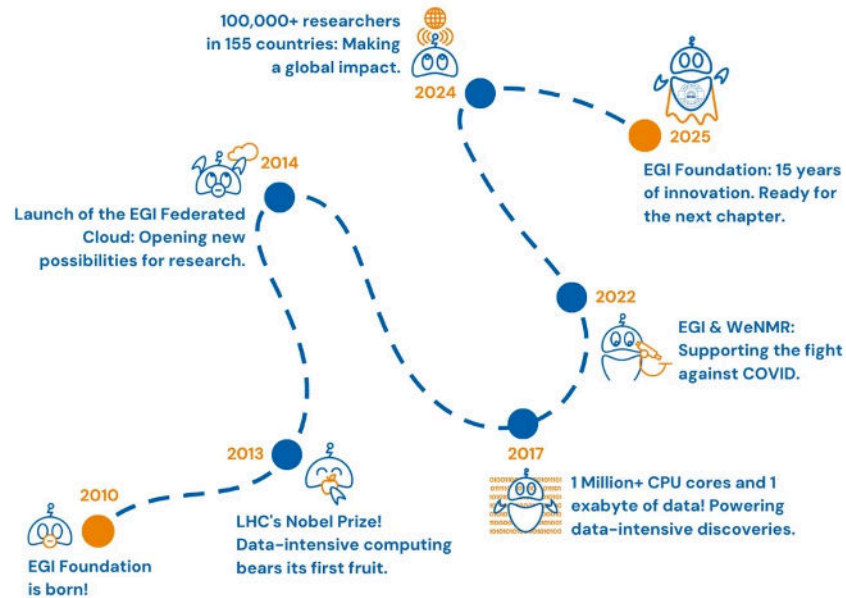

20 | june
25 | 02 / 06
june

www.egi.eu
#EGI2025 @ Santander, Spain

EGI
2025
EGI
2025
EGI2025

EGI2025 - Call for Contributions!

The next annual EGI conference takes place from 2-6 June 2025 at the stunning Palacio de la Magdalena in Santander, Spain. Organised in collaboration with CSIC, this event will once again bring together the EGI community to advance data-intensive research and innovation.

The EGI2025 Call for Contributions runs until March 20.

Stay tuned for the opening of registrations!

[Submit your contribution now!](#)

The New EGI Inspired Magazine Issue is Out!

EGI's collaboration with and support for Research Infrastructures

Welcome to the second issue of the EGI Inspired Magazine. Explore how EGI supports research infrastructures working on AI-driven ecosystem monitoring, sustainable digital research tools, cloud-powered neuroimaging and geoscience, as well as innovations in 3D cultural heritage. Check out updates from the "EOSCverse", and more!

[Read now](#)

EGI's 15-Year Adventure: Milestones Along the Way

EGI Foundation Turns 15

On Saturday, February 8th 2025, we celebrated 15 of empowering researchers with seamless access to advanced computing services, resources, and expertise to drive world-class research and innovation.